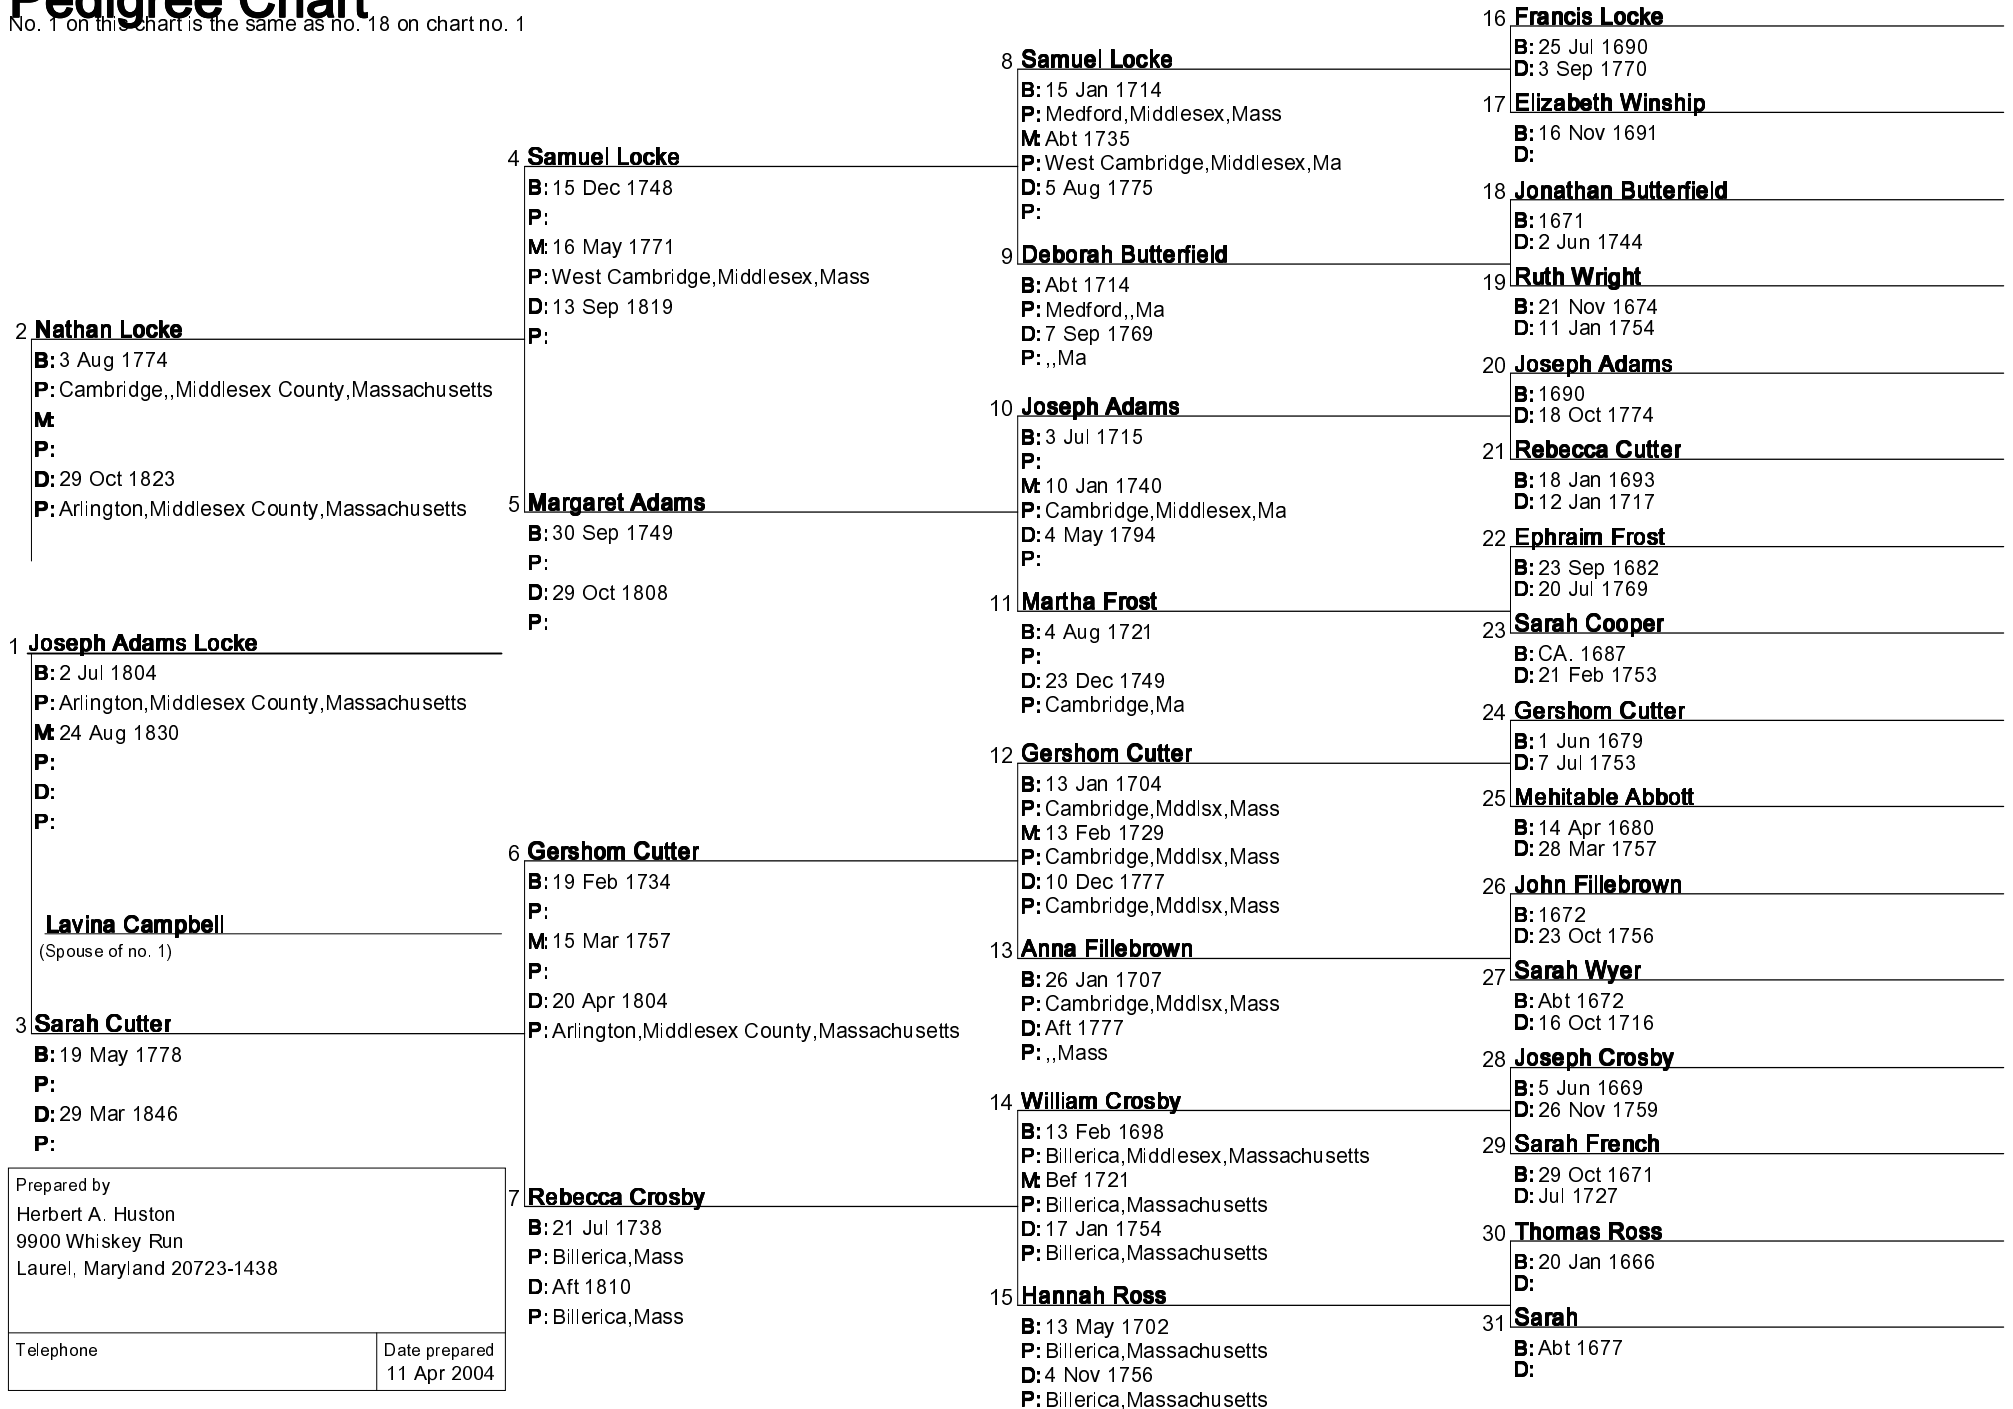

Pedigree Chart

Pedigree Chart

No. 1 on this chart is the same as no. 16 on chart no. 1

Prepared by Herbert A. Huston 9900 Whiskey Run Laurel, Maryland 20723-1438	
Telephone	Date prepared 11 Apr 2004

Pedigree Chart

No. 1 on this chart is the same as no. 17 on chart no. 1

Prepared by Herbert A. Huston 9900 Whiskey Run Laurel, Maryland 20723-1438	
Telephone	Date prepared 11 Apr 2004

Pedigree Chart

No. 1 on this chart is the same as no. 18 on chart no. 1

Prepared by Herbert A. Huston 9900 Whiskey Run Laurel, Maryland 20723-1438	
Telephone	Date prepared 11 Apr 2004

Pedigree Chart

No. 1 on this chart is the same as no. 19 on chart no. 1

Pedigree Chart

No. 1 on this chart is the same as no. 20 on chart no. 1