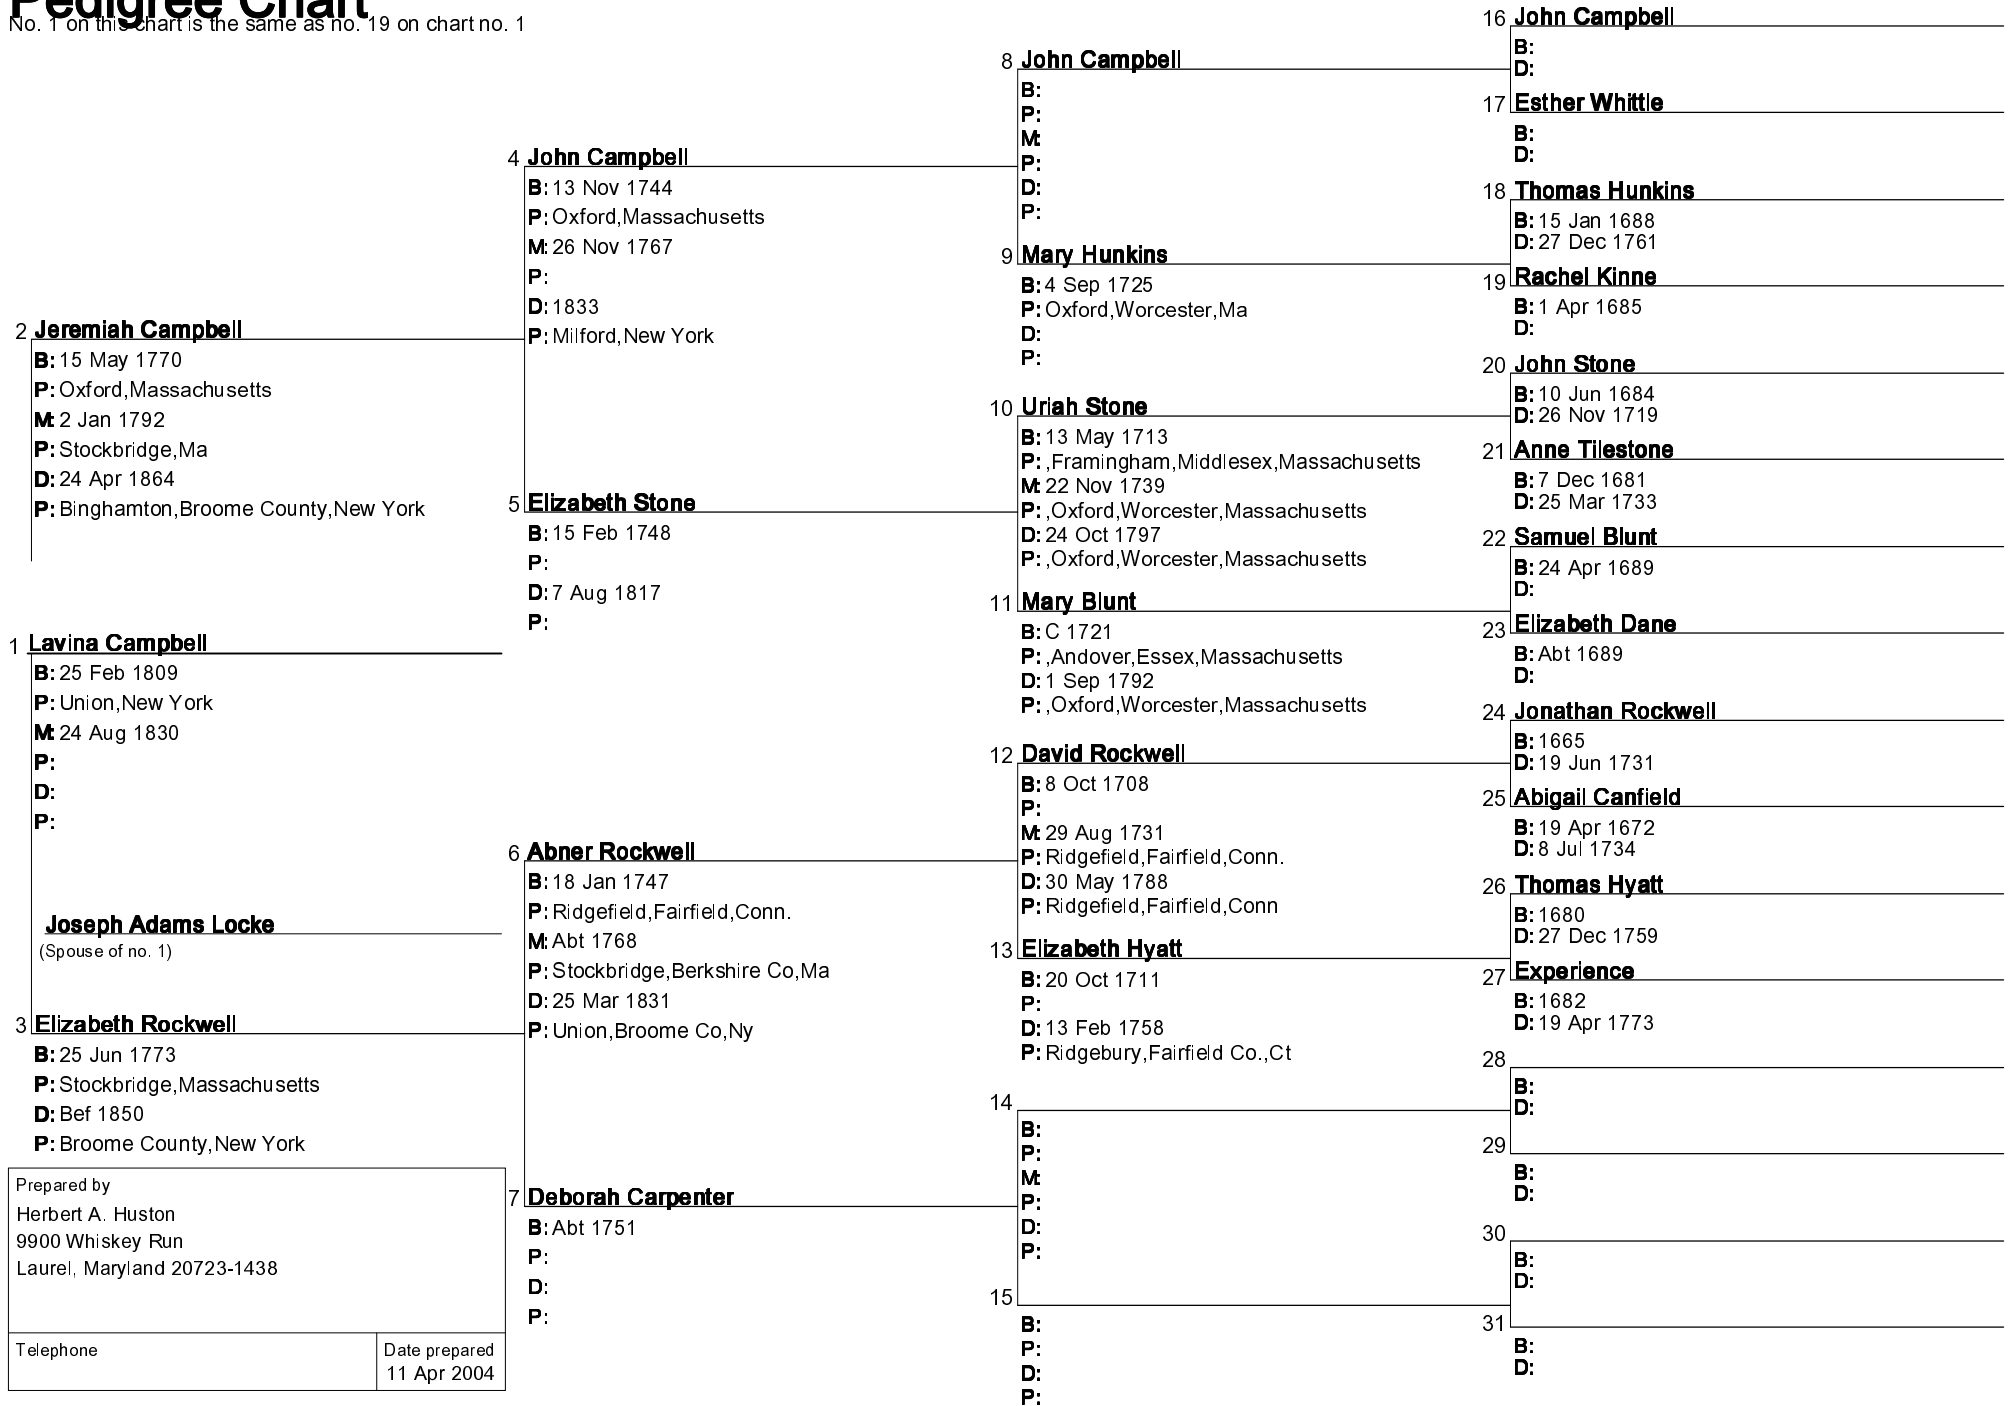

Pedigree Chart

Pedigree Chart

No. 1 on this chart is the same as no. 16 on chart no. 1

Prepared by Herbert A. Huston 9900 Whiskey Run Laurel, Maryland 20723-1438	
Telephone	Date prepared 11 Apr 2004

Pedigree Chart

No. 1 on this chart is the same as no. 17 on chart no. 1

Prepared by Herbert A. Huston 9900 Whiskey Run Laurel, Maryland 20723-1438	
Telephone	Date prepared 11 Apr 2004

Pedigree Chart

No. 1 on this chart is the same as no. 18 on chart no. 1

Prepared by Herbert A. Huston 9900 Whiskey Run Laurel, Maryland 20723-1438	
Telephone	Date prepared 11 Apr 2004

Pedigree Chart

No. 1 on this chart is the same as no. 19 on chart no. 1

Pedigree Chart

No. 1 on this chart is the same as no. 20 on chart no. 1